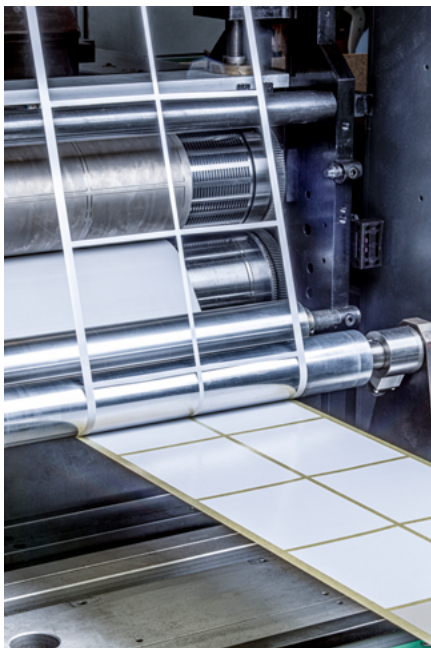

Avery Dennison
Label and Packaging Materials
Program Overview

ASEAN
April 2024

AD Circular: Avery Dennison Liner & Matrix Recycling Program

With AD Circular, you can help contain label by-product waste and increase the supply of recycled label material.

Landfilling matrix and liner waste isn't sustainable. Ideally, all that waste should be collected, recycled, and used as material for new labels and products—a circular approach, better for the environment, better for your sustainability goals, and better for complying with changing regulations.

AD Circular is Avery Dennison's contribution toward the establishment of a circular economy, and one of the many ways we're enabling the recycling of label waste and advancing the use of recycled materials. AD Circular lets you help stem the tide of label waste and increase the supply of recycled material. It also strengthens your own sustainability story and helps you achieve your goals for recycling, reducing greenhouse gas emissions, and more.